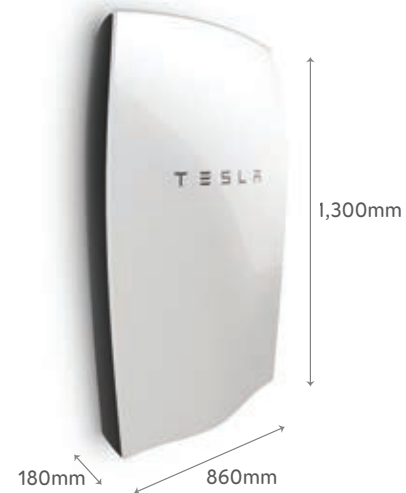

SuperGreen Solutions Premium Tesla Energy Powerwall Packages

SuperGreen Solutions solar storage systems offer superior style and functionality allowing you to generate and store your solar electricity for use day and night.

We combine world leading solar panel and inverter technology with 360Storage systems featuring the Powerwall Tesla Home Battery.

Let us design your powerstation. It's worth it!

Optimise self-use of your solar. Shift peak energy use from grid to your home batteries. Maximise your savings.

Intelligent Energy Management

Prioritises your solar or stored solar energy before the grid.

Premium Li-ion energy storage technology

Long life, expandable, attractive home energy storage.

Tier 1 Solar Modules

Solar panels are the engine of your Solar Storage System and you need the best performance to maximise your returns.

Flexibility

Choice of inverter type and size.
Hybrid ready option - Solar today, batteries tomorrow.

Inverter Options

SMA: Perfect for the average home. World leading German inverter technology.

SolarEdge: Ideal for homes with complex or shaded roofs. Optimiser technology to maximise generation.

Fronius: Larger homes or small business. 3-Phase solar hybrid inverter technology.

Premium 2-6kW Powerwall Packages

Inverter Technology			
Solar Panel Input (DC)	2 - 6kW	2 - 6kW	3 - 6kW
Solar Inverter AC Output (kW)	2.5 / 3 / 4 / 5kW	2 / 3 / 3.5 / 4 / 6kW	3 / 4 / 5kW
DC Charge / Discharge Capacity	3.3kW	3.3kW	3.3kW
Useable Energy Storage @ 100% DoD	6.4 kWh	6.4 or 12.8kWh	6.4kWh
Round Trip Efficiency (Battery)	92.50%		
Battery warranty	Up to 10 Years*		
Electricity Supply	Single Phase	Single Phase	Three Phase
Monitoring Solution	Free online / Wi-Fi / Ethernet		
Installation Location	Indoors / Outdoors		
Warranty (Panels/Inverter/Powerwall)	10 / 5 / 10* Years	10 / 12** / 10* Years	10 / 5 / 10* Years

* Tesla Energy Powerwall warranty is 10 Years for registered systems and 4 Years for unregistered systems.

** SolarEdge Inverter warranty is 12 Years and 25 Years for the SolarEdge Optimiser.